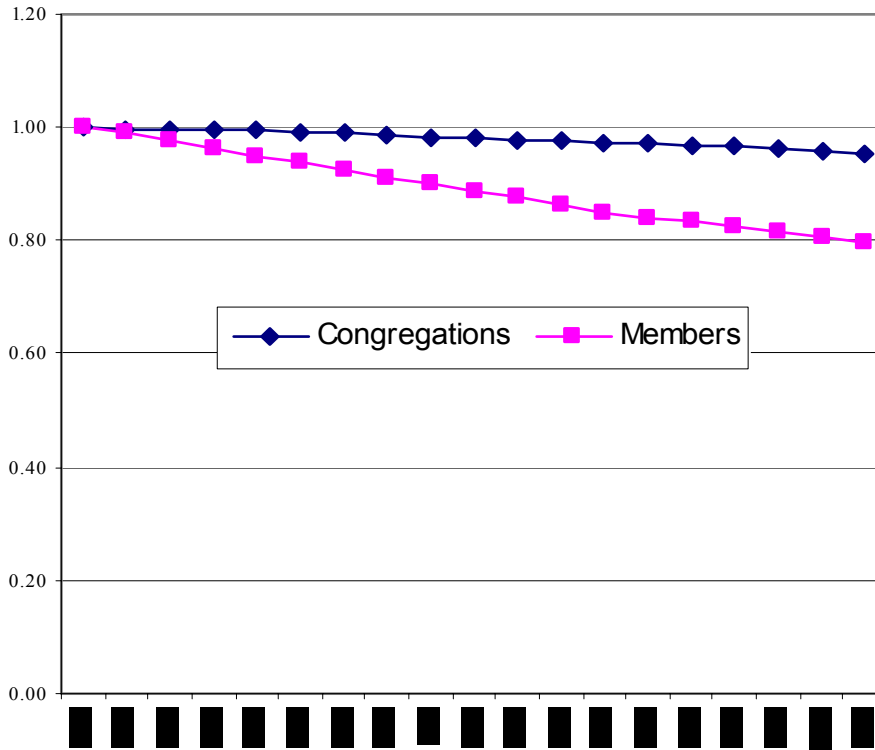

Change in Membership and Numbers of Congregations

Change in Congregations and Membership
Relative to 1983

1983

11,791

3,174,262

2001

11,142

2,493,781